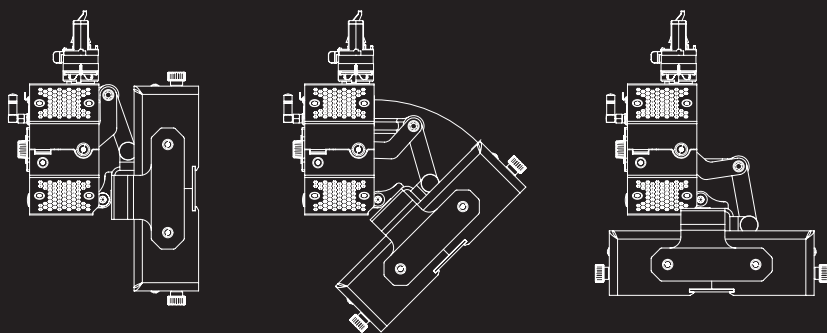

exalux EXORAA² TRACK PANEL

EXORAA² PANEL is a low profile and versatile LED Panel designed for small studios. It is based on a tiltable low profile design so that low ceilings are no longer a problem at all.

EXORAA² PANEL is the perfect companion to EXORAA² ZOOM and PROFILE for creating well balanced lighting studios.

EXORAA² features two articulated units with a reliable and robust mechanical system.

This innovation considerably reduces the fixture's height to be closer to the ceiling.

The 8-way barndoors can be placed and removed easily.

EXORAA² TRACK PANEL IN SHORT:

- > CCT Tunable White Full Spectrum
- > TrueCCT Patented Color Mixing
- > CRI 97 (typ)
- > 120° beam angle
- > Fanless
- > Local or remote control
- > DMX / RDM
- > CRMX, CRMX², W-DMX, Bluetooth
- > 8-way removable barndoors
- > Built-in PSU
- > Track mounting

OPERATING CONDITIONS

| | Min | Typ | Max | |
|--------------|-----|-----|-----|----|
| Storage T° | -20 | | +75 | °C |
| Operating T° | -10 | 25 | +35 | °C |

TECHNICAL SPECIFICATIONS

| | |
|----------------------|-----------------------------------|
| Power Connection | 3-circuits lighting track adapter |
| Power Supply Voltage | 100-240VAC / 50-60Hz |
| Power Consumption | 45 W max (Standby mode : < 0.5W) |
| Housing / Mounting | Aluminium, black |
| IP Rating | IP20 |
| Certifications | CE, RoHS |
| Weight | 3 000 g |