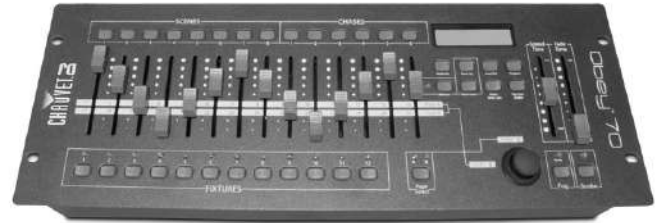

Obey 70

HIGHLIGHTS

- Universal DMX controller capable of handling all the complexities of today's lighting fixtures
- Easily control up to 12 intelligent lights with up to 32 channels each
- Includes 384 channels of DMX control and 30 banks of 8 scenes for a maximum of 240 scenes
- Enhance light shows with 6 sets of chase effects containing 240 scenes
- Increase effects with fog and strobe control, beat activation, tap-sync and auto run
- Increase flexibility with MIDI compatibility, DMX polarity selector and assignable pressure-sensitive joystick
- Conveniently mounts using the 4-space (4U) mounting rack

SPECIFICATIONS

- DMX Channels : 384
- DMX Connectors : 3-pin XLR
- Rackmount : 4U
- Input Voltage : 9 VDC, 500 mA (external power supply: 100 to 240 VAC, 50/60 Hz)
- Weight : 7.3 lb (3.3 kg)
- Size : 19 x 7 x 2.8 in (483 x 178 x 71 mm)
- Approvals : CE
- Rackmount : 4U