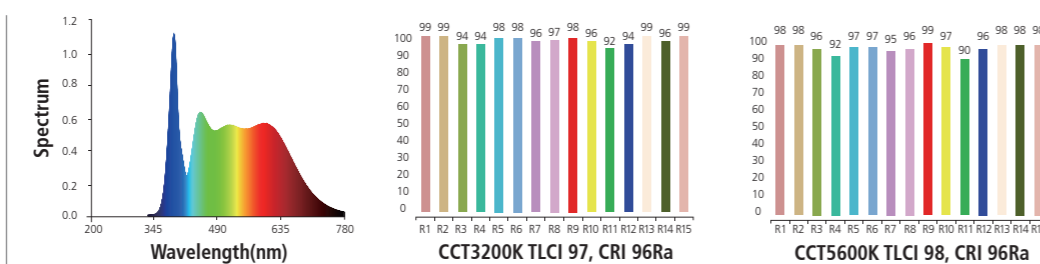

Spectrum Report