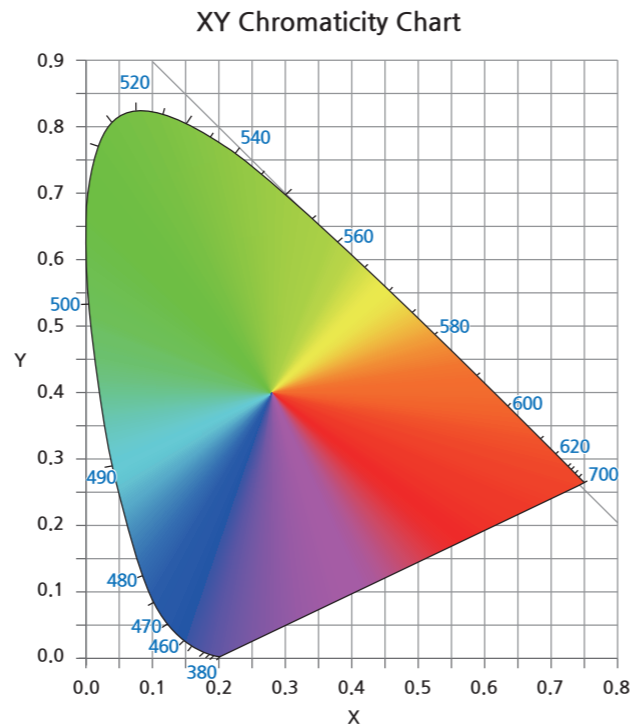

FOMEX®

Lighting Mode

Available control mode

GEL / X-Y Coordinates / Effects / HSI / CCT / RGB

Only the Fomex FC RGBWW mat can perfectly fulfill the conditions required for various lighting directions through excellent light quality and color reproduction. The FC RGBWW LED lighting mat surpasses the limits of traditional lighting sources and provides CCT functionality that enables the tuning of broadband light sources ranging from 2,000K to 10,000K. Also, the industry-standard color gel preset mode and GEL / X-Y Coordinates / Effects / HSI / CCT / RGB modes are provided to maximize convenience and sensitively respond to various user needs.