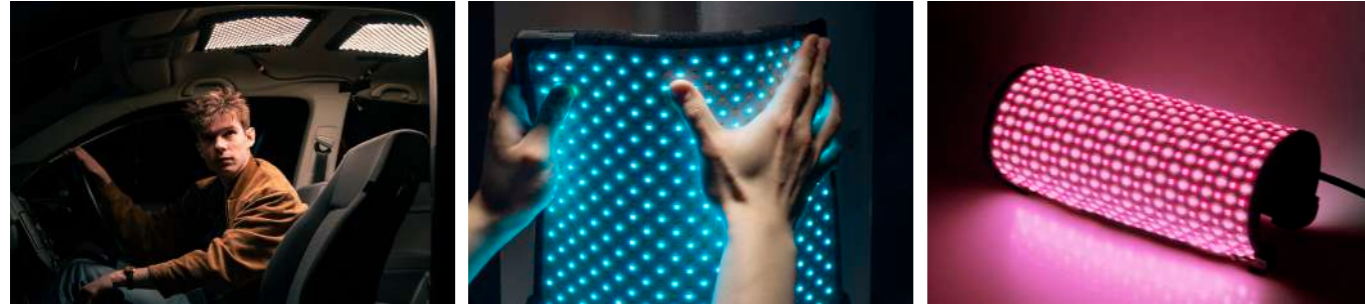

Portable and Flexible

Flexcolor provides the ultimate portability and variability.
The two long connecting points on the body allows the mat to take various forms to fit your needs.

Specifications

	Spec.	FC600	FC1200
Mat	Light Output	1900Lux, 170FC (@1m, 2,700K) 2000Lux, 185FC (@1m, 6,500K)	3900Lux, 362FC (@1m, 2,700K) 4000Lux, 371FC (@1m, 6,500K)
	Power Consumption	60W	120W
	CRI / TLCI	CRI Average > 95 / TLCI Average > 95	
	Color Temperature	2,000K ~ 10,000K	
	Colored Light	Full RGB + WW Color	
	IP Rating (Mat Only)	IP64	
	Beam Angle	120°	
	LEDs	576	1152
	Dimensions(mm)	300 x 300	300 x 580
Controller	Display	OLED	
	Power Consumption	150W Maximum(White), 50W(RGB)	
	Channel	Different channel depending on white light and RGB	
	Colored Light	Full RGB + WW color gamut with Hue and Saturation control	
	Color Rendition	CRI average > 95, TLCI average > 95	
	Green-Magenta Adjustment	Continuously adjustable	
	Dimming	0 ~ 100%	
	White Light Temperature	2,000K ~ 10,000K, continuously variable correlated color temperature	
	HSI	Hue, Saturation, Intensity control	
	RGB	Full-color RGB control	
	GEL	Lee Filter, Rosco Filter	
	Light Effect	Can control the value of Effect Mode	
	Color Coordinates	Can control color coordinates by X-Y axes	
	Control	Onboard controller, 5-pin DMX In and Through, USB-A, wireless DMX, RDM	
	Battery Connector	Connection with V mount plate	
Lamphead Voltage Input	12V ~ 24V DC		
Battery DC Voltage Range	12V ~ 24V DC		
Battery Mode Light Output	100% of total output		
Remote Device Management(RDM)	Lumenradio module embedded(Timo Two FX). Standard RDM commands, DMX setup and control		
Software Interface	USB-A: Firmware Upgrade		
Cooling fan	Speed control by sensing or setting temperature and output		
AC Power Supply	Power Supply Input Range	100 ~ 240V, 50/60 Hz	
	Power Supply Output Range	19.5V DC	