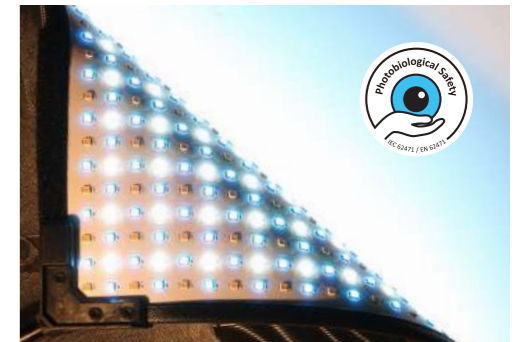

Lighting Mode

Available control mode

GEL / X-Y Coordinates / Effects / HSI / CCT / RGB

Only the Fomex FC RGBWW mat can perfectly fulfill the conditions required for various lighting directions through excellent light quality and color reproduction. The FC RGBWW LED lighting mat surpasses the limits of traditional lighting sources and provides CCT functionality that enables the tuning of broadband light sources ranging from 2,000K to 10,000K. Also, the industry-standard color gel preset mode and GEL / X-Y Coordinates / Effects / HSI / CCT / RGB modes are provided to maximize convenience and sensitively respond to various user needs.

TLCI 95 & CRI 95

Fomex's Flexcolor provides ideal and stable light through the highest-grade light quality that can be implemented through artificial light source. The light is measured at an impressive TLCI 95 (CRI 95), which is the same level with natural light.

Spectrum Report

Wireless Control CRMX (DMX & RDM)

Lumen Radio CRMX Wireless Control System

The Lumen Radio CRMX, which has established itself as the industry standard for wireless lighting control systems, automatically detects signal transmissions and is capable of wirelessly controlling DMX channels with high reliability in any situation.

Timo Two Bluetooth module is considered the most reliable module in the wireless DMX market, due to its easy and quick implementation of lighting system set ups and the capability to control through multiple portable devices using shared Bluetooth control technology.

IP64 rated surface FC mat

Proves to be durable even in harsh production environments through the waterproof and dustproof IP64 standard.

Photobiological Safety